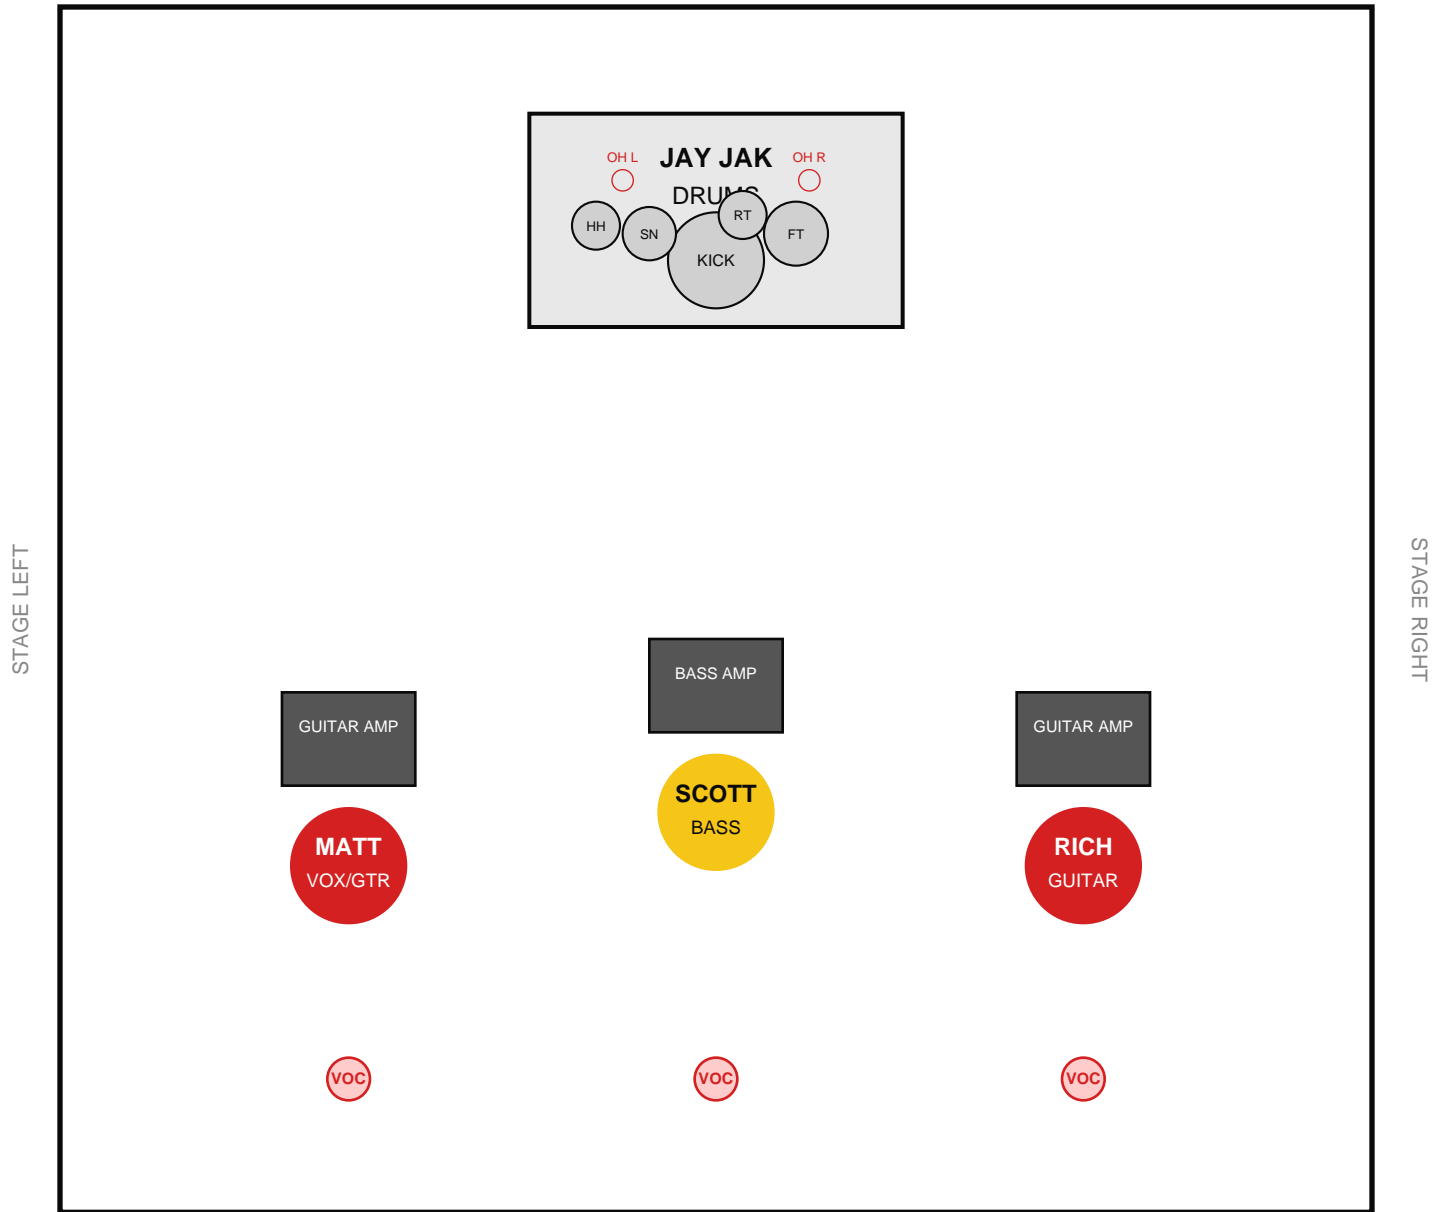

THE UNWASHED

STAGE PLOT

BACK OF STAGE (UPSTAGE)

FRONT OF STAGE (DOWNSTAGE) — AUDIENCE

LEGEND

- Player position (vocalist)
- Player position (no vocal mic)
- Amplifier
- Vocal microphone position

NOTES

- 3 vocal mics (Matt, Rich, Scott) — Jay does NOT need a vocal mic
- No DIs required — all amps are mic'd
- Band provides all instruments and amplifiers
- Drum riser preferred but not required
- 4-piece band, minimal stage footprint